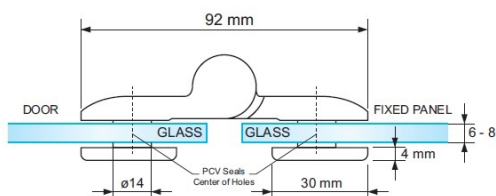

PRODUCT SHEET

Description:

Shower Hinge "Up/Down", Alu-Look, 180DG, Left, Glass/Glass, 6- 8mm Glass Thickness, $\varnothing 14$ mm Drilling, All Brass Material

Item number:

15.23.102-0

| Units | Box | Carton | HS Code | Barcode |
|-------|-----|--------|------------|--|
| Pcs. | 1 | 20 | 8302100090 |  |
| | | | | 5704866059381 |