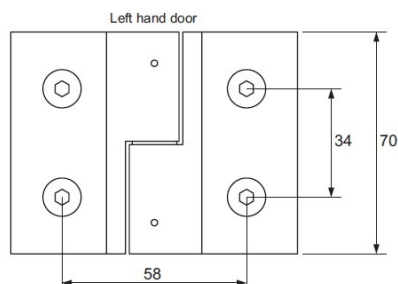

PRODUCT SHEET

Description:

Shower Hinge "Up/Down", Alu-Look, 180DG, Left, Glass/Glass, 6- 8mm Glass Thickness, $\varnothing 14$ mm Drilling, All Brass Material

Item number:

15.23.102-0

| Units | Box | Carton | HS Code | Barcode |
|-------|-----|--------|------------|--|
| Pcs. | 1 | 20 | 8302100090 |  |
| | | | | 5704866059381 |