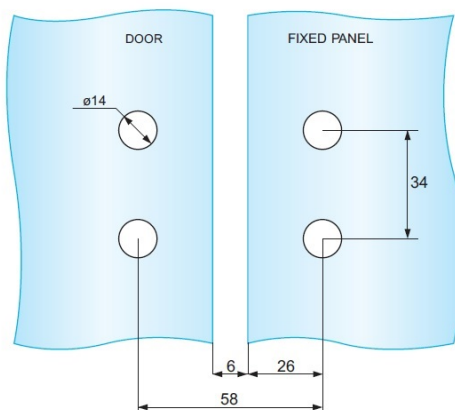

PRODUCT SHEET

Description:

Shower Hinge "Up/Down", Alu-Look, 180DG, Left, Glass/Glass, 6- 8mm Glass Thickness, $\varnothing 14$ mm Drilling, All Brass Material

Item number:

15.23.102-0

| Units | Box | Carton | HS Code | Barcode |
|-------|-----|--------|------------|--|
| Pcs. | 1 | 20 | 8302100090 |  |
| | | | | 5704866059381 |